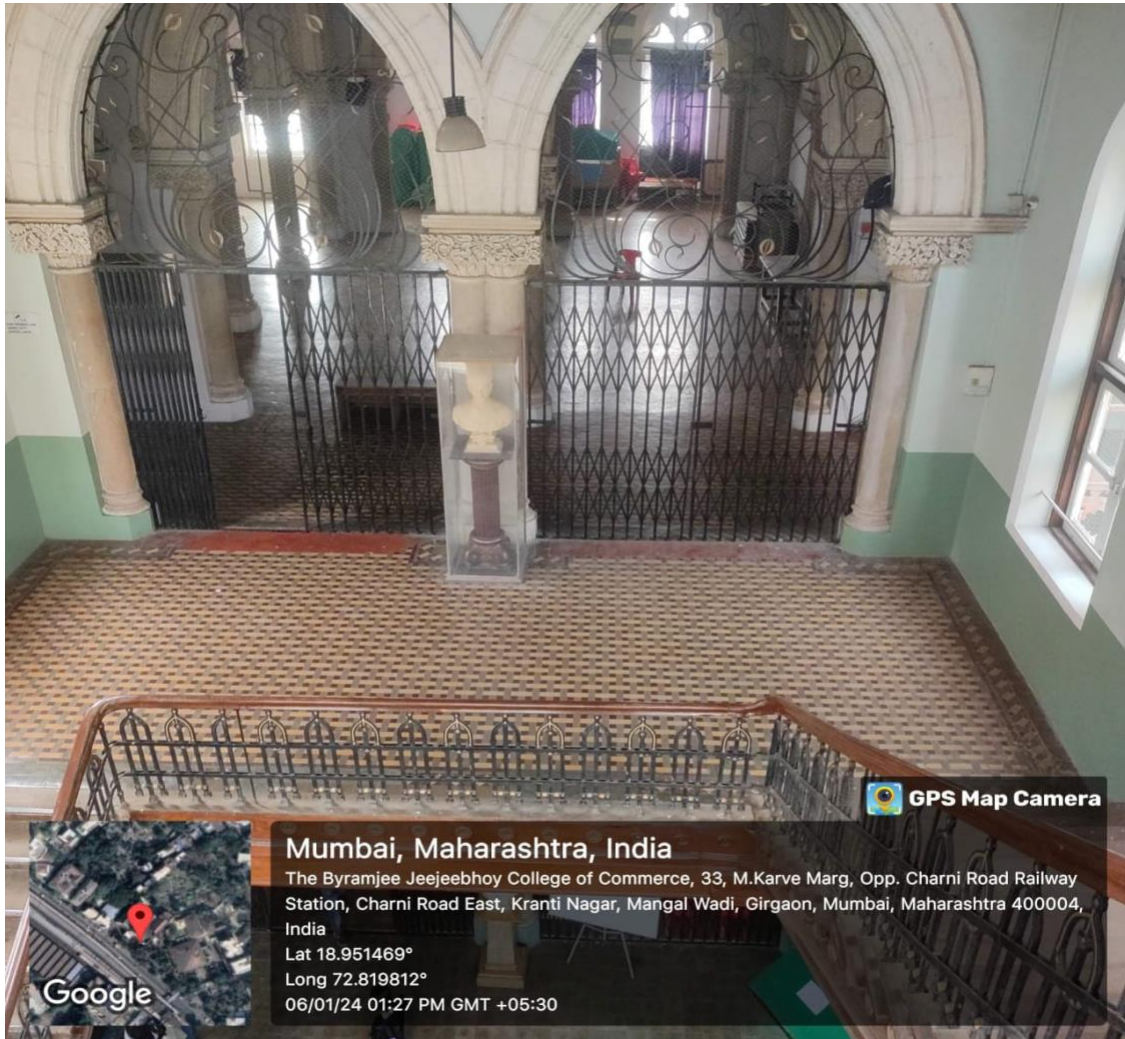

The Byramjee Jeejeebhoy College Of Commerce

(Affiliated to University of Mumbai)
33, M. Karve Marg, Opp. Charni Road Rly. Station
Mumbai 400 004.
Tel. 2388 9094 / 2385 1928
Email : byramjee_college@yahoo.com

Public Trust No. : C137

Ref. No. _____

Date _____

SECOND FLOOR CORRIDOR