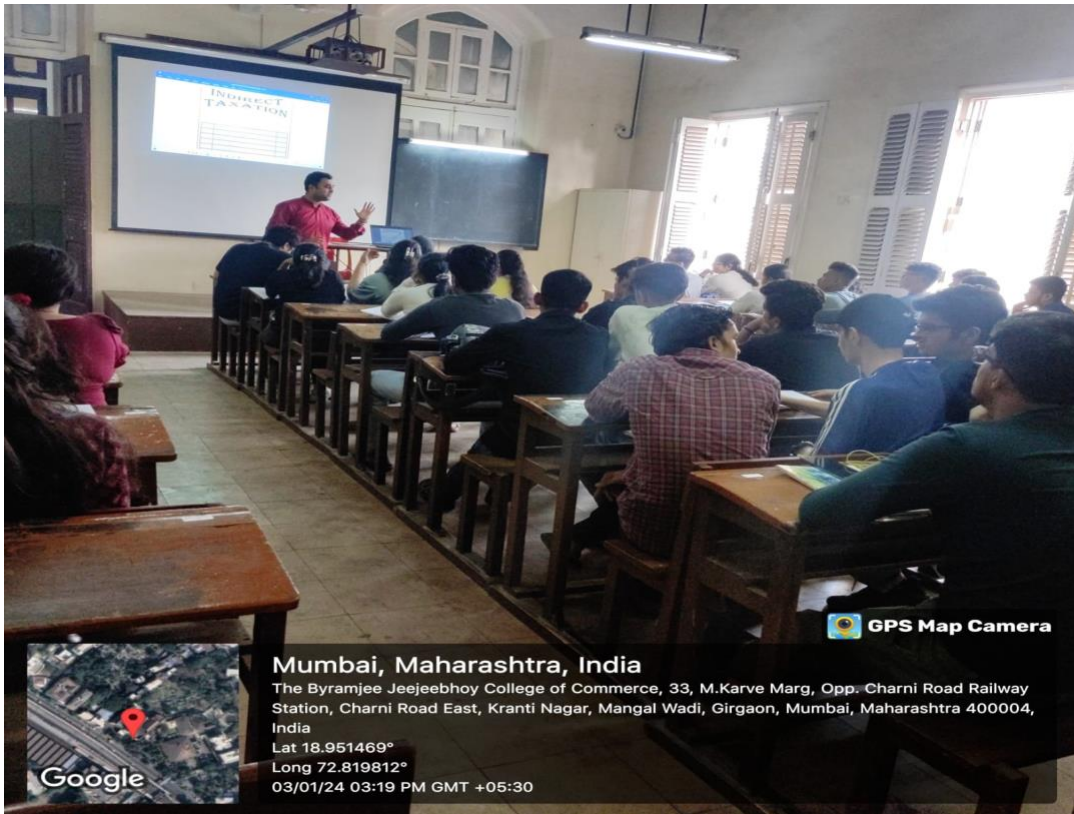

The Byramjee Jeejeebhoy College Of Commerce

(Affiliated to University of Mumbai)
33, M. Karve Marg, Opp. Charni Road Rly. Station
Mumbai 400 004.
Tel. 2388 9094 / 2385 1928
Email : byramjee_college@yahoo.com

Public Trust No. : C137

Ref. No. _____

Date _____