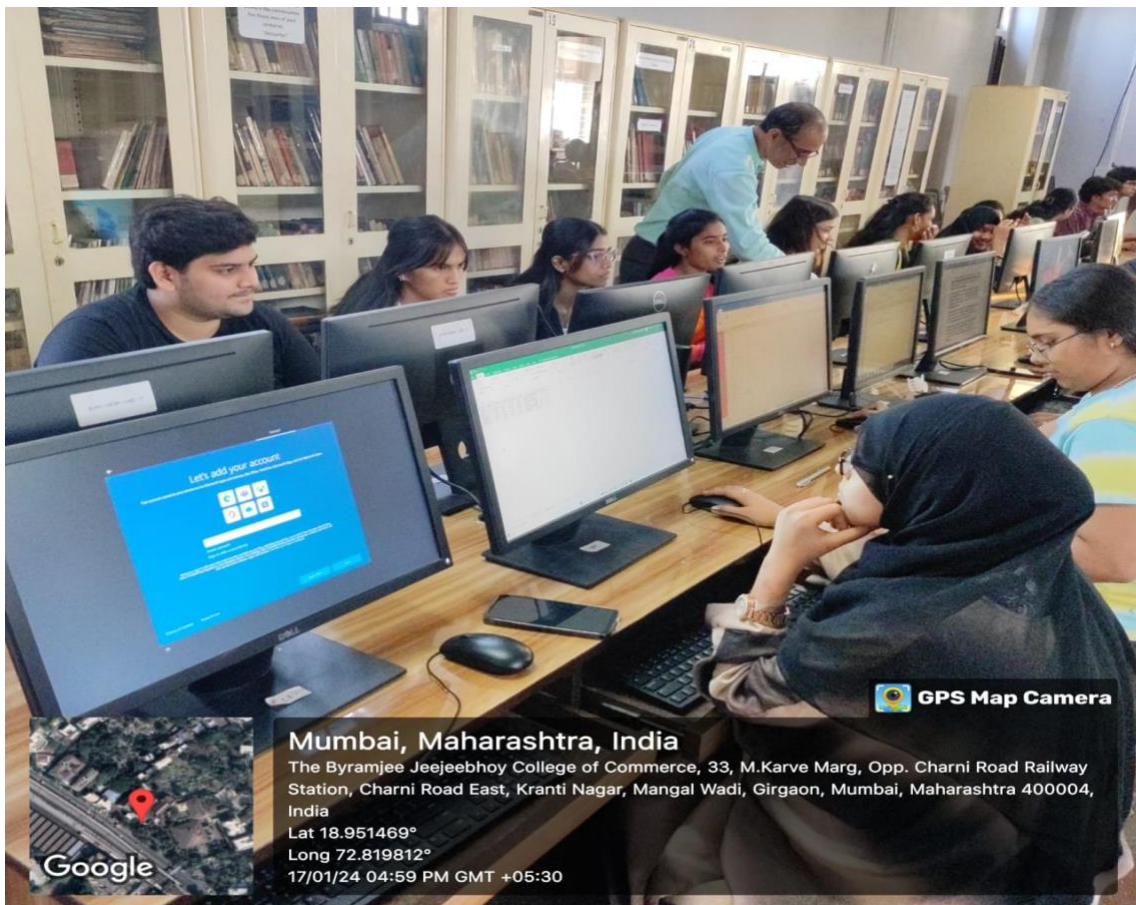

The Byramjee Jeejeebhoy College Of Commerce

(Affiliated to University of Mumbai)
33, M. Karve Marg, Opp. Charni Road Rly. Station
Mumbai 400 004.
Tel. 2388 9094 / 2385 1928
Email : byramjee_college@yahoo.com

Public Trust No. : C137

Ref. No. _____

Date _____

COMPUTER LABORATORY