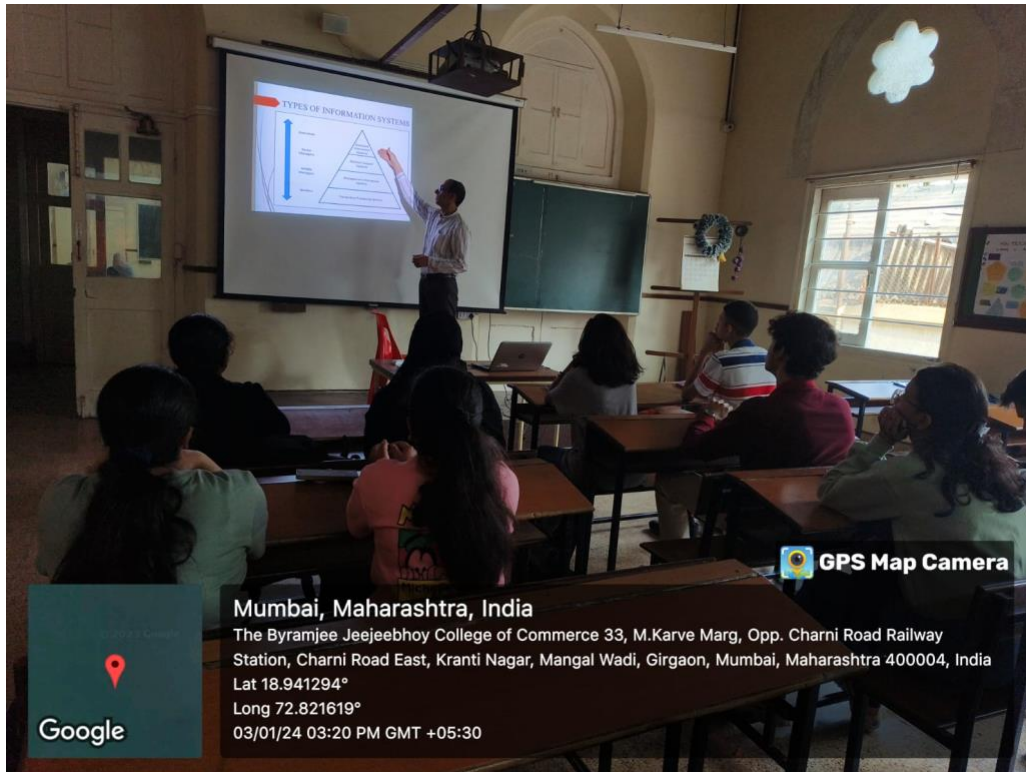

The Byramjee Jeejeebhoy College Of Commerce

(Affiliated to University of Mumbai)
33, M. Karve Marg, Opp. Charni Road Rly. Station
Mumbai 400 004.
Tel. 2388 9094 / 2385 1928
Email : byramjee_college@yahoo.com

Public Trust No. : C137

Ref. No. _____

Date _____

ICT ENABLE CLASS ROOM WITH PROJECTOR